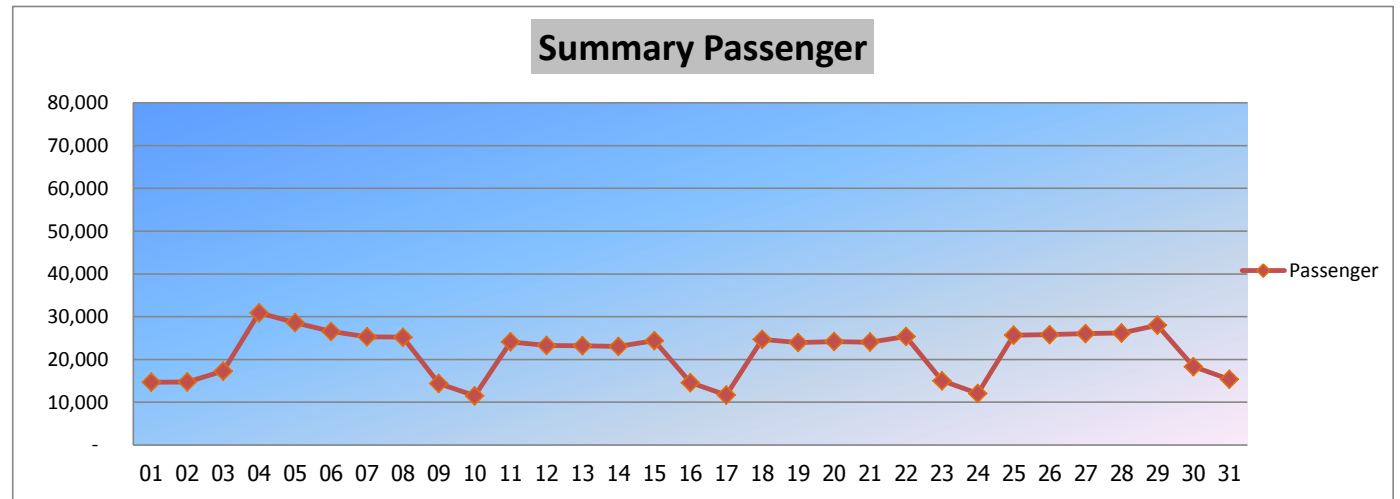

Airport Rail Link : Passenger Report January 2021

Date		City Line	Express	Summary
		Passenger	Passenger	Passenger
Fri	01-Jan-21	14,667	-	14,667
Sat	02-Jan-21	14,775	-	14,775
Sun	03-Jan-21	17,287	-	17,287
Mon	04-Jan-21	30,918	-	30,918
Tue	05-Jan-21	28,602	-	28,602
Wed	06-Jan-21	26,540	-	26,540
Thu	07-Jan-21	25,324	-	25,324
Fri	08-Jan-21	25,208	-	25,208
Sat	09-Jan-21	14,353	-	14,353
Sun	10-Jan-21	11,507	-	11,507
Mon	11-Jan-21	24,133	-	24,133
Tue	12-Jan-21	23,308	-	23,308
Wed	13-Jan-21	23,201	-	23,201
Thu	14-Jan-21	23,065	-	23,065
Fri	15-Jan-21	24,404	-	24,404
Sat	16-Jan-21	14,584	-	14,584
Sun	17-Jan-21	11,699	-	11,699
Mon	18-Jan-21	24,669	-	24,669
Tue	19-Jan-21	23,979	-	23,979
Wed	20-Jan-21	24,203	-	24,203
Thu	21-Jan-21	24,057	-	24,057
Fri	22-Jan-21	25,345	-	25,345
Sat	23-Jan-21	15,007	-	15,007
Sun	24-Jan-21	12,026	-	12,026
Mon	25-Jan-21	25,675	-	25,675
Tue	26-Jan-21	25,805	-	25,805
Wed	27-Jan-21	26,075	-	26,075
Thu	28-Jan-21	26,186	-	26,186
Fri	29-Jan-21	27,994	-	27,994
Sat	30-Jan-21	18,321	-	18,321
Sun	31-Jan-21	15,336	-	15,336
Total		668,253	0	668,253

Prepared By: Revenue System Section