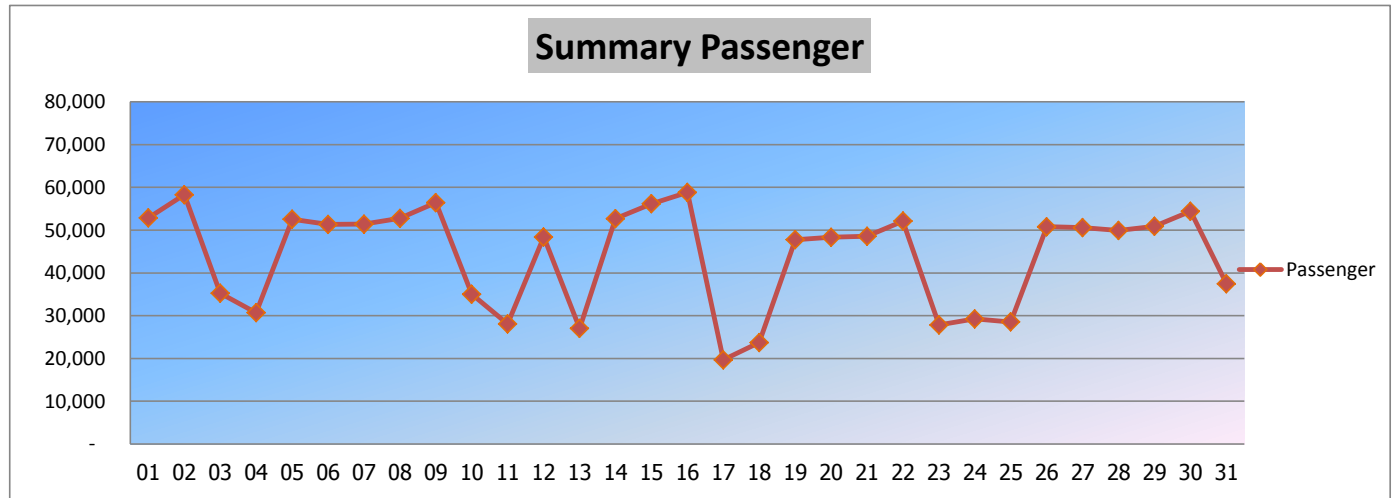

Airport Rail Link : Passenger Report October 2020

Date		City Line	Express	Summary
		Passenger	Passenger	Passenger
Thu	01-Oct-20	52,852	-	52,852
Fri	02-Oct-20	58,287	-	58,287
Sat	03-Oct-20	35,279	-	35,279
Sun	04-Oct-20	30,711	-	30,711
Mon	05-Oct-20	52,542	-	52,542
Tue	06-Oct-20	51,313	-	51,313
Wed	07-Oct-20	51,397	-	51,397
Thu	08-Oct-20	52,734	-	52,734
Fri	09-Oct-20	56,410	-	56,410
Sat	10-Oct-20	35,021	-	35,021
Sun	11-Oct-20	28,063	-	28,063
Mon	12-Oct-20	48,401	-	48,401
Tue	13-Oct-20	27,030	-	27,030
Wed	14-Oct-20	52,688	-	52,688
Thu	15-Oct-20	56,161	-	56,161
Fri	16-Oct-20	58,796	-	58,796
Sat	17-Oct-20	19,653	-	19,653
Sun	18-Oct-20	23,697	-	23,697
Mon	19-Oct-20	47,768	-	47,768
Tue	20-Oct-20	48,337	-	48,337
Wed	21-Oct-20	48,548	-	48,548
Thu	22-Oct-20	52,123	-	52,123
Fri	23-Oct-20	27,830	-	27,830
Sat	24-Oct-20	29,254	-	29,254
Sun	25-Oct-20	28,545	-	28,545
Mon	26-Oct-20	50,786	-	50,786
Tue	27-Oct-20	50,587	-	50,587
Wed	28-Oct-20	49,952	-	49,952
Thu	29-Oct-20	50,894	-	50,894
Fri	30-Oct-20	54,429	-	54,429
Sat	31-Oct-20	37,464	-	37,464
Total		1,367,552	0	1,367,552