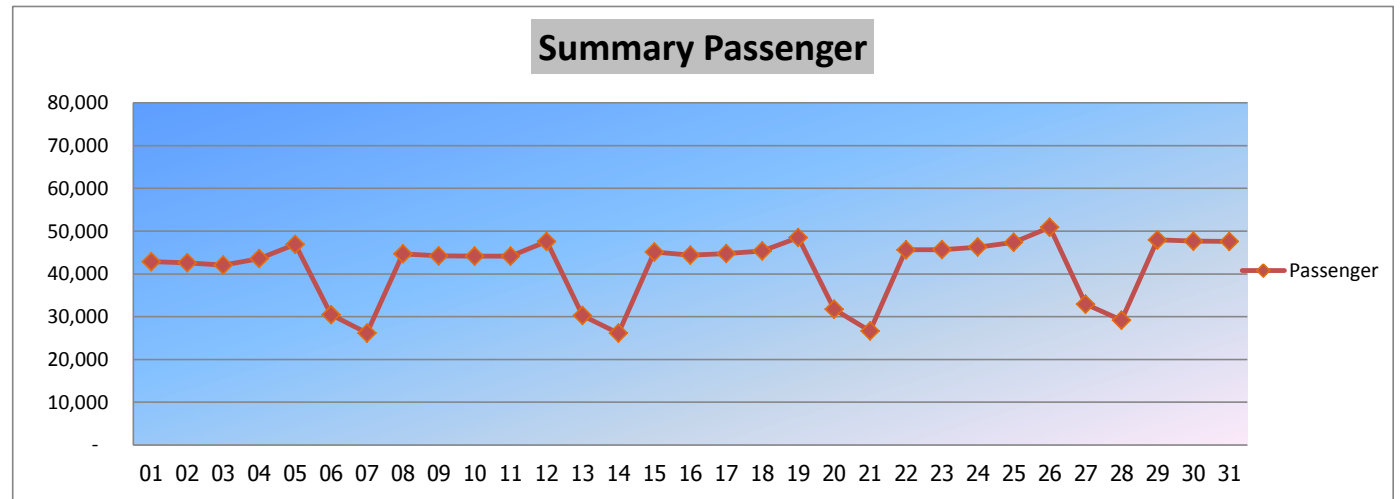

Airport Rail Link : Passenger Report March 2021

Date		City Line	Express	Summary
		Passenger	Passenger	Passenger
Mon	01-Mar-21	42,867	-	42,867
Tue	02-Mar-21	42,589	-	42,589
Wed	03-Mar-21	42,089	-	42,089
Thu	04-Mar-21	43,586	-	43,586
Fri	05-Mar-21	46,944	-	46,944
Sat	06-Mar-21	30,440	-	30,440
Sun	07-Mar-21	26,164	-	26,164
Mon	08-Mar-21	44,693	-	44,693
Tue	09-Mar-21	44,238	-	44,238
Wed	10-Mar-21	44,135	-	44,135
Thu	11-Mar-21	44,179	-	44,179
Fri	12-Mar-21	47,611	-	47,611
Sat	13-Mar-21	30,258	-	30,258
Sun	14-Mar-21	26,138	-	26,138
Mon	15-Mar-21	45,134	-	45,134
Tue	16-Mar-21	44,385	-	44,385
Wed	17-Mar-21	44,748	-	44,748
Thu	18-Mar-21	45,353	-	45,353
Fri	19-Mar-21	48,510	-	48,510
Sat	20-Mar-21	31,762	-	31,762
Sun	21-Mar-21	26,645	-	26,645
Mon	22-Mar-21	45,645	-	45,645
Tue	23-Mar-21	45,667	-	45,667
Wed	24-Mar-21	46,271	-	46,271
Thu	25-Mar-21	47,378	-	47,378
Fri	26-Mar-21	50,886	-	50,886
Sat	27-Mar-21	32,913	-	32,913
Sun	28-Mar-21	29,172	-	29,172
Mon	29-Mar-21	47,971	-	47,971
Tue	30-Mar-21	47,644	-	47,644
Wed	31-Mar-21	47,599	-	47,599
Total		1,283,614	0	1,283,614

Prepared By: Revenue System Section