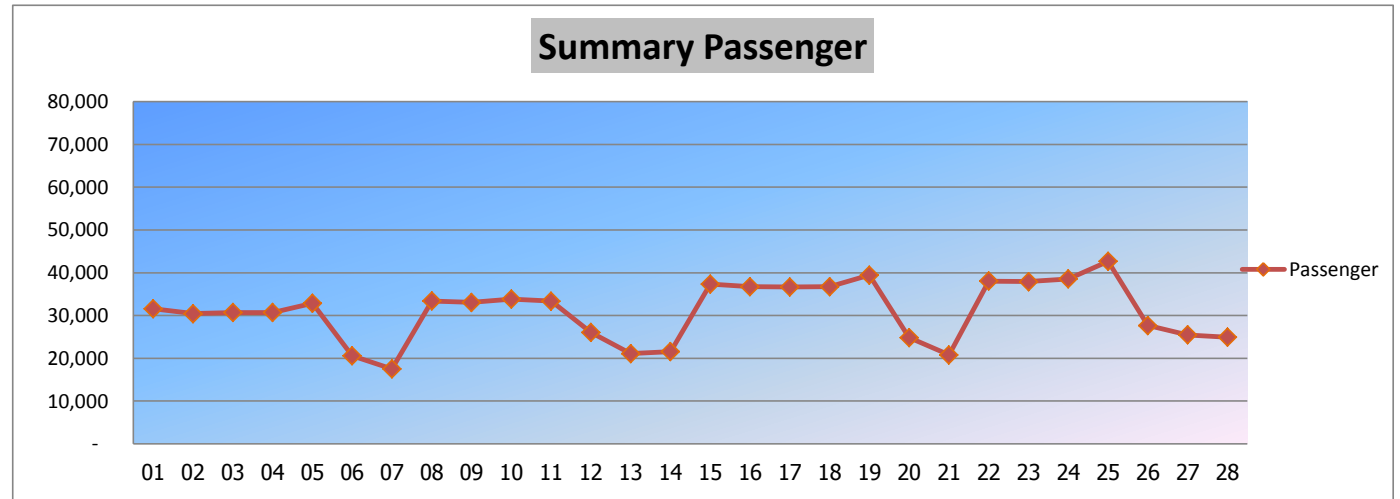

Airport Rail Link : Passenger Report February 2021

Date		City Line	Express	Summary
		Passenger	Passenger	Passenger
Mon	01-Feb-21	31,592	-	31,592
Tue	02-Feb-21	30,428	-	30,428
Wed	03-Feb-21	30,705	-	30,705
Thu	04-Feb-21	30,686	-	30,686
Fri	05-Feb-21	32,863	-	32,863
Sat	06-Feb-21	20,601	-	20,601
Sun	07-Feb-21	17,486	-	17,486
Mon	08-Feb-21	33,415	-	33,415
Tue	09-Feb-21	33,069	-	33,069
Wed	10-Feb-21	33,822	-	33,822
Thu	11-Feb-21	33,364	-	33,364
Fri	12-Feb-21	26,037	-	26,037
Sat	13-Feb-21	21,091	-	21,091
Sun	14-Feb-21	21,566	-	21,566
Mon	15-Feb-21	37,329	-	37,329
Tue	16-Feb-21	36,741	-	36,741
Wed	17-Feb-21	36,687	-	36,687
Thu	18-Feb-21	36,711	-	36,711
Fri	19-Feb-21	39,426	-	39,426
Sat	20-Feb-21	24,809	-	24,809
Sun	21-Feb-21	20,766	-	20,766
Mon	22-Feb-21	38,050	-	38,050
Tue	23-Feb-21	37,915	-	37,915
Wed	24-Feb-21	38,562	-	38,562
Thu	25-Feb-21	42,659	-	42,659
Fri	26-Feb-21	27,665	-	27,665
Sat	27-Feb-21	25,479	-	25,479
Sun	28-Feb-21	24,910	-	24,910
Total		864,434	0	864,434

Prepared By: Revenue System Section