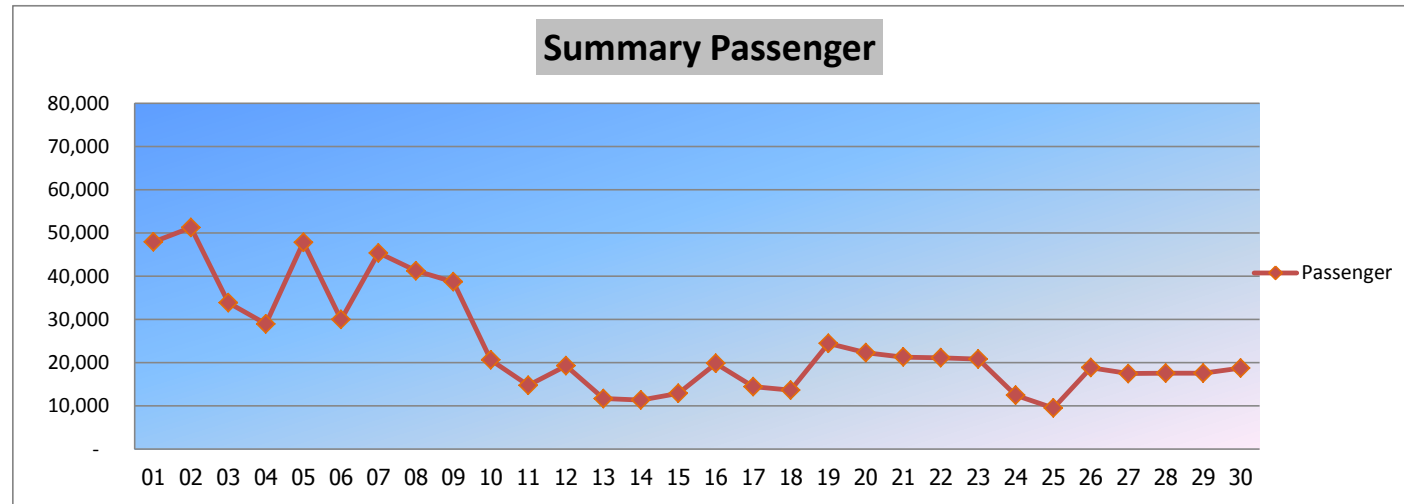

Airport Rail Link : Passenger Report April 2021

Date		City Line	Express	Summary
		Passenger	Passenger	Passenger
Thu	01-Apr-21	47,967	-	47,967
Fri	02-Apr-21	51,285	-	51,285
Sat	03-Apr-21	33,839	-	33,839
Sun	04-Apr-21	28,960	-	28,960
Mon	05-Apr-21	47,828	-	47,828
Tue	06-Apr-21	29,957	-	29,957
Wed	07-Apr-21	45,385	-	45,385
Thu	08-Apr-21	41,252	-	41,252
Fri	09-Apr-21	38,711	-	38,711
Sat	10-Apr-21	20,625	-	20,625
Sun	11-Apr-21	14,759	-	14,759
Mon	12-Apr-21	19,279	-	19,279
Tue	13-Apr-21	11,689	-	11,689
Wed	14-Apr-21	11,352	-	11,352
Thu	15-Apr-21	12,899	-	12,899
Fri	16-Apr-21	19,821	-	19,821
Sat	17-Apr-21	14,457	-	14,457
Sun	18-Apr-21	13,655	-	13,655
Mon	19-Apr-21	24,464	-	24,464
Tue	20-Apr-21	22,302	-	22,302
Wed	21-Apr-21	21,290	-	21,290
Thu	22-Apr-21	21,121	-	21,121
Fri	23-Apr-21	20,848	-	20,848
Sat	24-Apr-21	12,478	-	12,478
Sun	25-Apr-21	9,506	-	9,506
Mon	26-Apr-21	18,857	-	18,857
Tue	27-Apr-21	17,474	-	17,474
Wed	28-Apr-21	17,569	-	17,569
Thu	29-Apr-21	17,594	-	17,594
Fri	30-Apr-21	18,737	-	18,737
Total		725,960	0	725,960

Prepared By: Revenue System Section