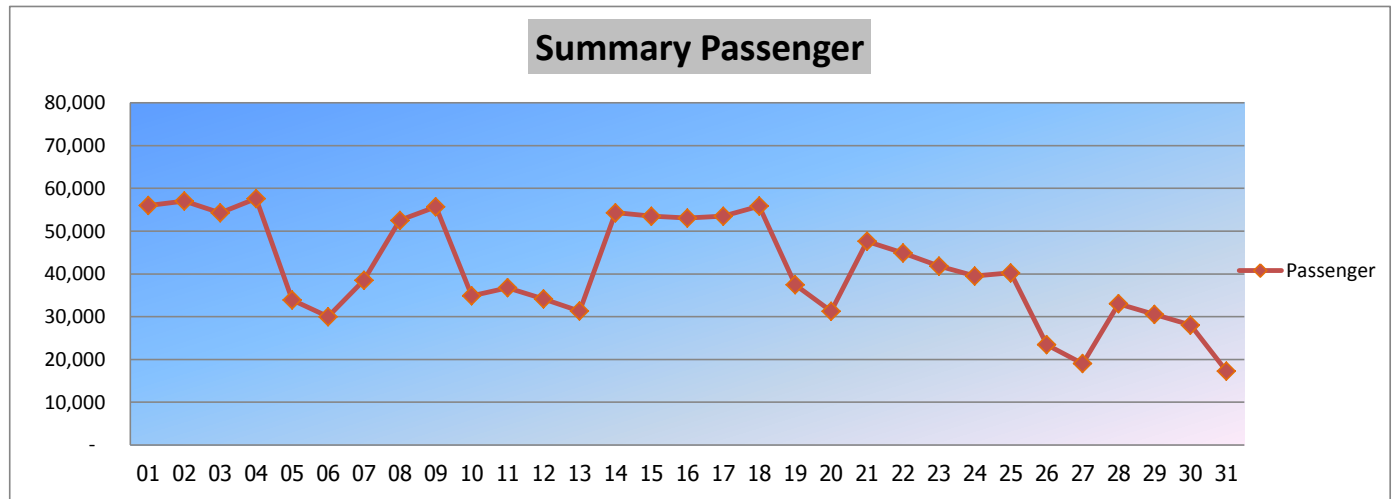

Airport Rail Link : Passenger Report December 2020

Date		City Line	Express	Summary
		Passenger	Passenger	Passenger
Tue	01-Dec-20	56,017	-	56,017
Wed	02-Dec-20	57,034	-	57,034
Thu	03-Dec-20	54,277	-	54,277
Fri	04-Dec-20	57,604	-	57,604
Sat	05-Dec-20	33,929	-	33,929
Sun	06-Dec-20	30,000	-	30,000
Mon	07-Dec-20	38,511	-	38,511
Tue	08-Dec-20	52,515	-	52,515
Wed	09-Dec-20	55,673	-	55,673
Thu	10-Dec-20	34,895	-	34,895
Fri	11-Dec-20	36,776	-	36,776
Sat	12-Dec-20	34,124	-	34,124
Sun	13-Dec-20	31,311	-	31,311
Mon	14-Dec-20	54,300	-	54,300
Tue	15-Dec-20	53,503	-	53,503
Wed	16-Dec-20	53,080	-	53,080
Thu	17-Dec-20	53,506	-	53,506
Fri	18-Dec-20	55,849	-	55,849
Sat	19-Dec-20	37,439	-	37,439
Sun	20-Dec-20	31,287	-	31,287
Mon	21-Dec-20	47,626	-	47,626
Tue	22-Dec-20	44,911	-	44,911
Wed	23-Dec-20	41,805	-	41,805
Thu	24-Dec-20	39,481	-	39,481
Fri	25-Dec-20	40,234	-	40,234
Sat	26-Dec-20	23,449	-	23,449
Sun	27-Dec-20	19,024	-	19,024
Mon	28-Dec-20	33,033	-	33,033
Tue	29-Dec-20	30,544	-	30,544
Wed	30-Dec-20	28,036	-	28,036
Thu	31-Dec-20	17,262	-	17,262
Total		1,277,035	0	1,277,035

Prepared By: Revenue System Section