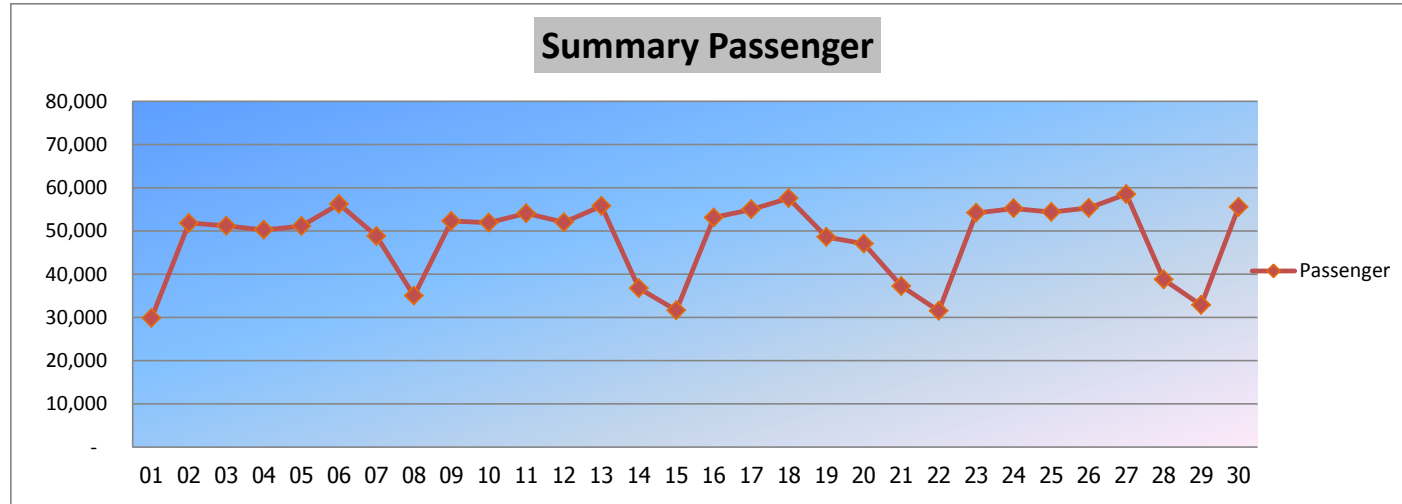

Airport Rail Link : Passenger Report November 2020

Date		City Line	Express	Summary
		Passenger	Passenger	Passenger
Sun	01-Nov-20	29,872	-	29,872
Mon	02-Nov-20	51,825	-	51,825
Tue	03-Nov-20	51,171	-	51,171
Wed	04-Nov-20	50,243	-	50,243
Thu	05-Nov-20	51,148	-	51,148
Fri	06-Nov-20	56,225	-	56,225
Sat	07-Nov-20	48,789	-	48,789
Sun	08-Nov-20	34,999	-	34,999
Mon	09-Nov-20	52,313	-	52,313
Tue	10-Nov-20	51,957	-	51,957
Wed	11-Nov-20	54,057	-	54,057
Thu	12-Nov-20	52,006	-	52,006
Fri	13-Nov-20	55,805	-	55,805
Sat	14-Nov-20	36,767	-	36,767
Sun	15-Nov-20	31,628	-	31,628
Mon	16-Nov-20	53,116	-	53,116
Tue	17-Nov-20	54,989	-	54,989
Wed	18-Nov-20	57,562	-	57,562
Thu	19-Nov-20	48,589	-	48,589
Fri	20-Nov-20	47,065	-	47,065
Sat	21-Nov-20	37,234	-	37,234
Sun	22-Nov-20	31,500	-	31,500
Mon	23-Nov-20	54,178	-	54,178
Tue	24-Nov-20	55,225	-	55,225
Wed	25-Nov-20	54,390	-	54,390
Thu	26-Nov-20	55,333	-	55,333
Fri	27-Nov-20	58,528	-	58,528
Sat	28-Nov-20	38,772	-	38,772
Sun	29-Nov-20	32,853	-	32,853
Mon	30-Nov-20	55,549	-	55,549
Total		1,443,688	0	1,443,688

Prepared By: Revenue System Section