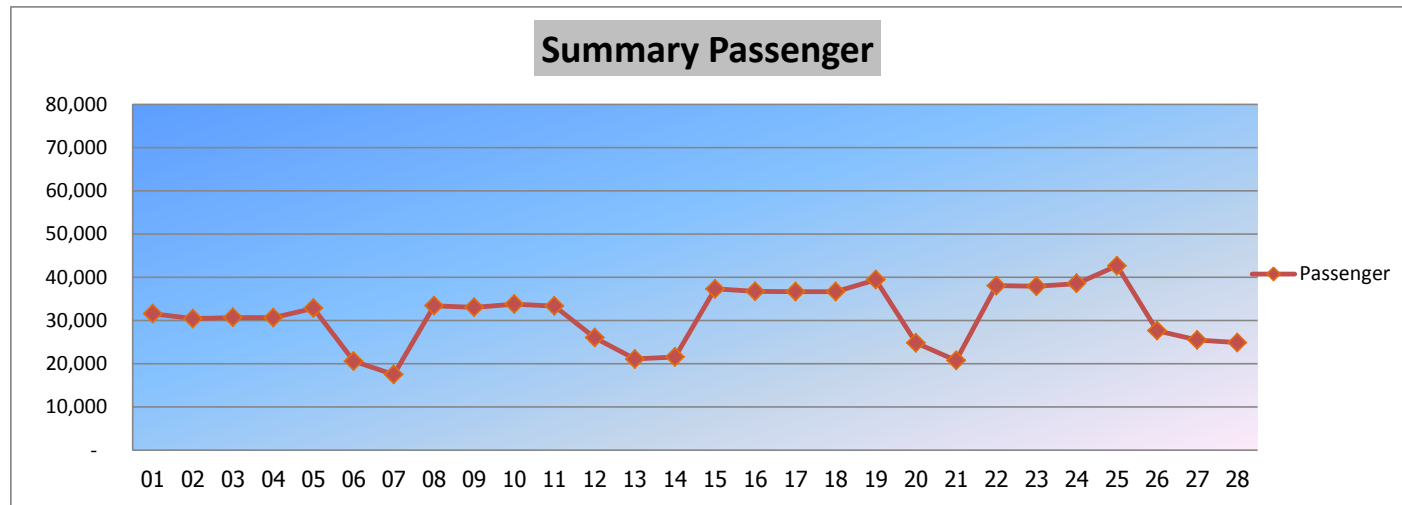

Airport Rail Link : Passenger Report February 2021

Date		City Line	Express	Summary
		Passenger	Passenger	Passenger
Mon	01-Feb-21	31,592	-	31,592
Tue	02-Feb-21	30,428	-	30,428
Wed	03-Feb-21	30,705	-	30,705
Thu	04-Feb-21	30,686	-	30,686
Fri	05-Feb-21	32,863	-	32,863
Sat	06-Feb-21	20,601	-	20,601
Sun	07-Feb-21	17,486	-	17,486
Mon	08-Feb-21	33,415	-	33,415
Tue	09-Feb-21	33,069	-	33,069
Wed	10-Feb-21	33,822	-	33,822
Thu	11-Feb-21	33,364	-	33,364
Fri	12-Feb-21	26,037	-	26,037
Sat	13-Feb-21	21,091	-	21,091
Sun	14-Feb-21	21,566	-	21,566
Mon	15-Feb-21	37,329	-	37,329
Tue	16-Feb-21	36,741	-	36,741
Wed	17-Feb-21	36,687	-	36,687
Thu	18-Feb-21	36,711	-	36,711
Fri	19-Feb-21	39,426	-	39,426
Sat	20-Feb-21	24,809	-	24,809
Sun	21-Feb-21	20,766	-	20,766
Mon	22-Feb-21	38,050	-	38,050
Tue	23-Feb-21	37,915	-	37,915
Wed	24-Feb-21	38,562	-	38,562
Thu	25-Feb-21	42,659	-	42,659
Fri	26-Feb-21	27,665	-	27,665
Sat	27-Feb-21	25,479	-	25,479
Sun	28-Feb-21	24,910	-	24,910
Total		864,434	0	864,434

Prepared By: Revenue System Section