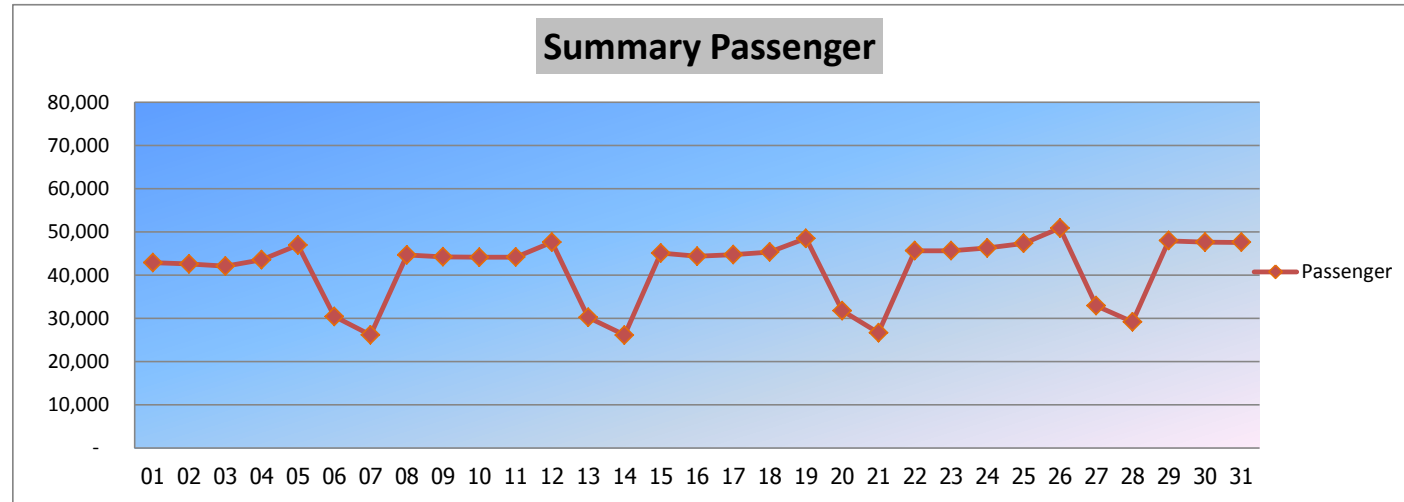

Airport Rail Link : Passenger Report March 2021

Date		City Line	Express	Summary
		Passenger	Passenger	Passenger
Mon	01-Mar-21	42,867	-	42,867
Tue	02-Mar-21	42,589	-	42,589
Wed	03-Mar-21	42,089	-	42,089
Thu	04-Mar-21	43,586	-	43,586
Fri	05-Mar-21	46,944	-	46,944
Sat	06-Mar-21	30,440	-	30,440
Sun	07-Mar-21	26,164	-	26,164
Mon	08-Mar-21	44,693	-	44,693
Tue	09-Mar-21	44,238	-	44,238
Wed	10-Mar-21	44,135	-	44,135
Thu	11-Mar-21	44,179	-	44,179
Fri	12-Mar-21	47,611	-	47,611
Sat	13-Mar-21	30,258	-	30,258
Sun	14-Mar-21	26,138	-	26,138
Mon	15-Mar-21	45,134	-	45,134
Tue	16-Mar-21	44,385	-	44,385
Wed	17-Mar-21	44,748	-	44,748
Thu	18-Mar-21	45,353	-	45,353
Fri	19-Mar-21	48,510	-	48,510
Sat	20-Mar-21	31,762	-	31,762
Sun	21-Mar-21	26,645	-	26,645
Mon	22-Mar-21	45,645	-	45,645
Tue	23-Mar-21	45,667	-	45,667
Wed	24-Mar-21	46,271	-	46,271
Thu	25-Mar-21	47,378	-	47,378
Fri	26-Mar-21	50,886	-	50,886
Sat	27-Mar-21	32,913	-	32,913
Sun	28-Mar-21	29,172	-	29,172
Mon	29-Mar-21	47,971	-	47,971
Tue	30-Mar-21	47,644	-	47,644
Wed	31-Mar-21	47,599	-	47,599
Total		1,283,614	0	1,283,614

Prepared By: Revenue System Section