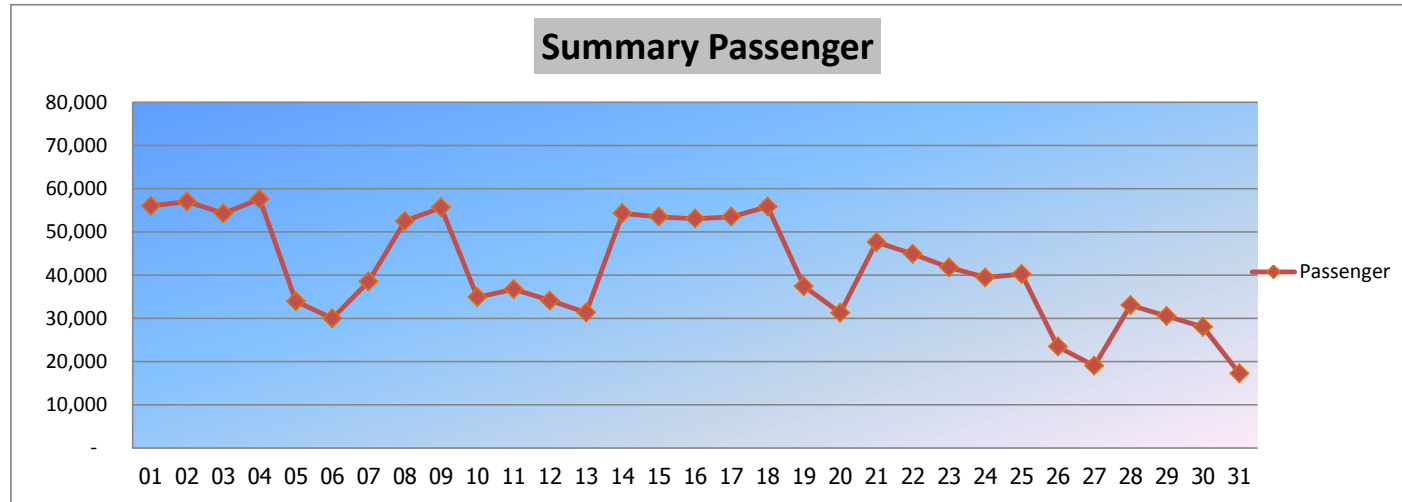

Airport Rail Link : Passenger Report December 2020

Date		City Line	Express	Summary
		Passenger	Passenger	Passenger
Tue	01-Dec-20	56,017	-	56,017
Wed	02-Dec-20	57,034	-	57,034
Thu	03-Dec-20	54,277	-	54,277
Fri	04-Dec-20	57,604	-	57,604
Sat	05-Dec-20	33,929	-	33,929
Sun	06-Dec-20	30,000	-	30,000
Mon	07-Dec-20	38,511	-	38,511
Tue	08-Dec-20	52,515	-	52,515
Wed	09-Dec-20	55,673	-	55,673
Thu	10-Dec-20	34,895	-	34,895
Fri	11-Dec-20	36,776	-	36,776
Sat	12-Dec-20	34,124	-	34,124
Sun	13-Dec-20	31,311	-	31,311
Mon	14-Dec-20	54,300	-	54,300
Tue	15-Dec-20	53,503	-	53,503
Wed	16-Dec-20	53,080	-	53,080
Thu	17-Dec-20	53,506	-	53,506
Fri	18-Dec-20	55,849	-	55,849
Sat	19-Dec-20	37,439	-	37,439
Sun	20-Dec-20	31,287	-	31,287
Mon	21-Dec-20	47,626	-	47,626
Tue	22-Dec-20	44,911	-	44,911
Wed	23-Dec-20	41,805	-	41,805
Thu	24-Dec-20	39,481	-	39,481
Fri	25-Dec-20	40,234	-	40,234
Sat	26-Dec-20	23,449	-	23,449
Sun	27-Dec-20	19,024	-	19,024
Mon	28-Dec-20	33,033	-	33,033
Tue	29-Dec-20	30,544	-	30,544
Wed	30-Dec-20	28,036	-	28,036
Thu	31-Dec-20	17,262	-	17,262
Total		1,277,035	0	1,277,035

Prepared By: Revenue System Section