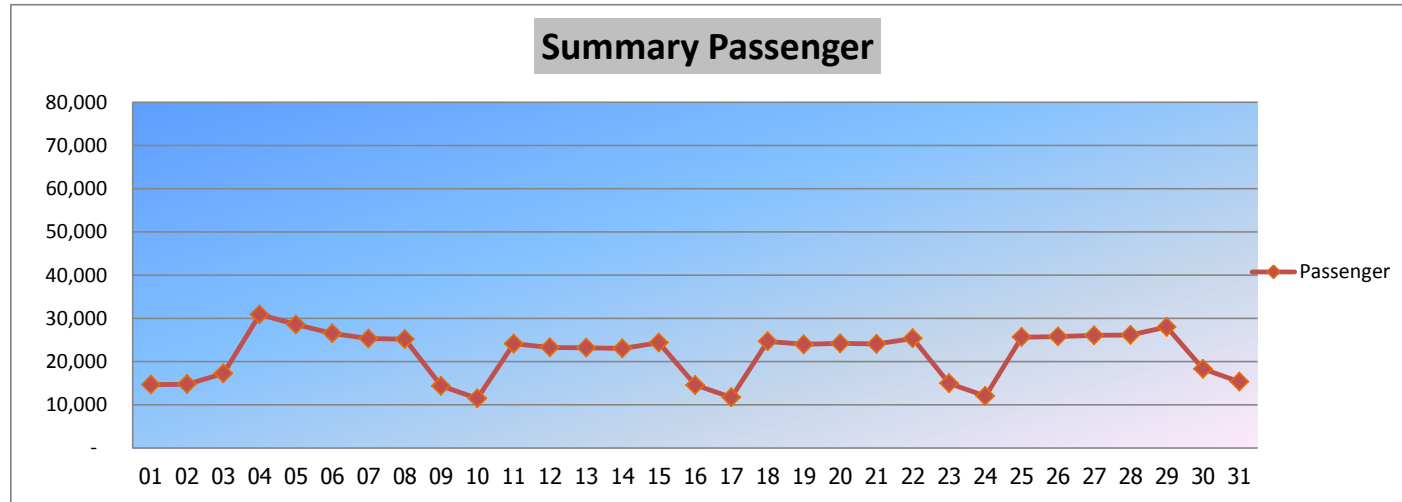

Airport Rail Link : Passenger Report January 2021

Date		City Line	Express	Summary
		Passenger	Passenger	Passenger
Fri	01-Jan-21	14,667	-	14,667
Sat	02-Jan-21	14,775	-	14,775
Sun	03-Jan-21	17,287	-	17,287
Mon	04-Jan-21	30,918	-	30,918
Tue	05-Jan-21	28,602	-	28,602
Wed	06-Jan-21	26,540	-	26,540
Thu	07-Jan-21	25,324	-	25,324
Fri	08-Jan-21	25,208	-	25,208
Sat	09-Jan-21	14,353	-	14,353
Sun	10-Jan-21	11,507	-	11,507
Mon	11-Jan-21	24,133	-	24,133
Tue	12-Jan-21	23,308	-	23,308
Wed	13-Jan-21	23,201	-	23,201
Thu	14-Jan-21	23,065	-	23,065
Fri	15-Jan-21	24,404	-	24,404
Sat	16-Jan-21	14,584	-	14,584
Sun	17-Jan-21	11,699	-	11,699
Mon	18-Jan-21	24,669	-	24,669
Tue	19-Jan-21	23,979	-	23,979
Wed	20-Jan-21	24,203	-	24,203
Thu	21-Jan-21	24,057	-	24,057
Fri	22-Jan-21	25,345	-	25,345
Sat	23-Jan-21	15,007	-	15,007
Sun	24-Jan-21	12,026	-	12,026
Mon	25-Jan-21	25,675	-	25,675
Tue	26-Jan-21	25,805	-	25,805
Wed	27-Jan-21	26,075	-	26,075
Thu	28-Jan-21	26,186	-	26,186
Fri	29-Jan-21	27,994	-	27,994
Sat	30-Jan-21	18,321	-	18,321
Sun	31-Jan-21	15,336	-	15,336
Total		668,253	0	668,253

Prepared By: Revenue System Section