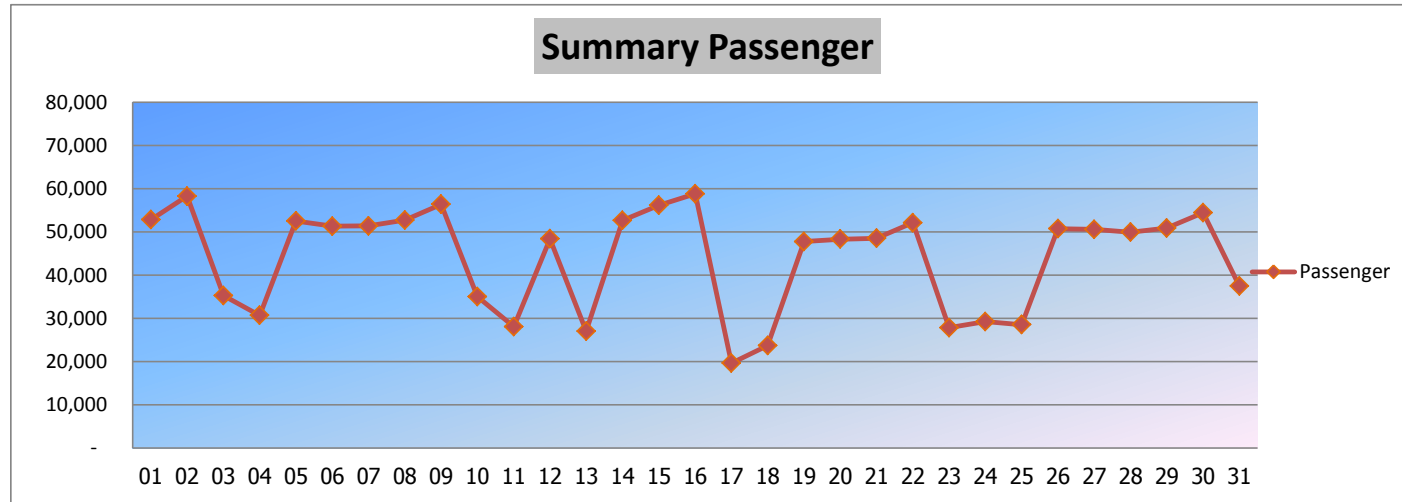

# Airport Rail Link : Passenger Report October 2020

Date		City Line	Express	Summary
		Passenger	Passenger	Passenger
Thu	01-Oct-20	52,852	-	52,852
Fri	02-Oct-20	58,287	-	58,287
Sat	03-Oct-20	35,279	-	35,279
Sun	04-Oct-20	30,711	-	30,711
Mon	05-Oct-20	52,542	-	52,542
Tue	06-Oct-20	51,313	-	51,313
Wed	07-Oct-20	51,397	-	51,397
Thu	08-Oct-20	52,734	-	52,734
Fri	09-Oct-20	56,410	-	56,410
Sat	10-Oct-20	35,021	-	35,021
Sun	11-Oct-20	28,063	-	28,063
Mon	12-Oct-20	48,401	-	48,401
Tue	13-Oct-20	27,030	-	27,030
Wed	14-Oct-20	52,688	-	52,688
Thu	15-Oct-20	56,161	-	56,161
Fri	16-Oct-20	58,796	-	58,796
Sat	17-Oct-20	19,653	-	19,653
Sun	18-Oct-20	23,697	-	23,697
Mon	19-Oct-20	47,768	-	47,768
Tue	20-Oct-20	48,337	-	48,337
Wed	21-Oct-20	48,548	-	48,548
Thu	22-Oct-20	52,123	-	52,123
Fri	23-Oct-20	27,830	-	27,830
Sat	24-Oct-20	29,254	-	29,254
Sun	25-Oct-20	28,545	-	28,545
Mon	26-Oct-20	50,786	-	50,786
Tue	27-Oct-20	50,587	-	50,587
Wed	28-Oct-20	49,952	-	49,952
Thu	29-Oct-20	50,894	-	50,894
Fri	30-Oct-20	54,429	-	54,429
Sat	31-Oct-20	37,464	-	37,464
<b>Total</b>		<b>1,367,552</b>	<b>0</b>	<b>1,367,552</b>