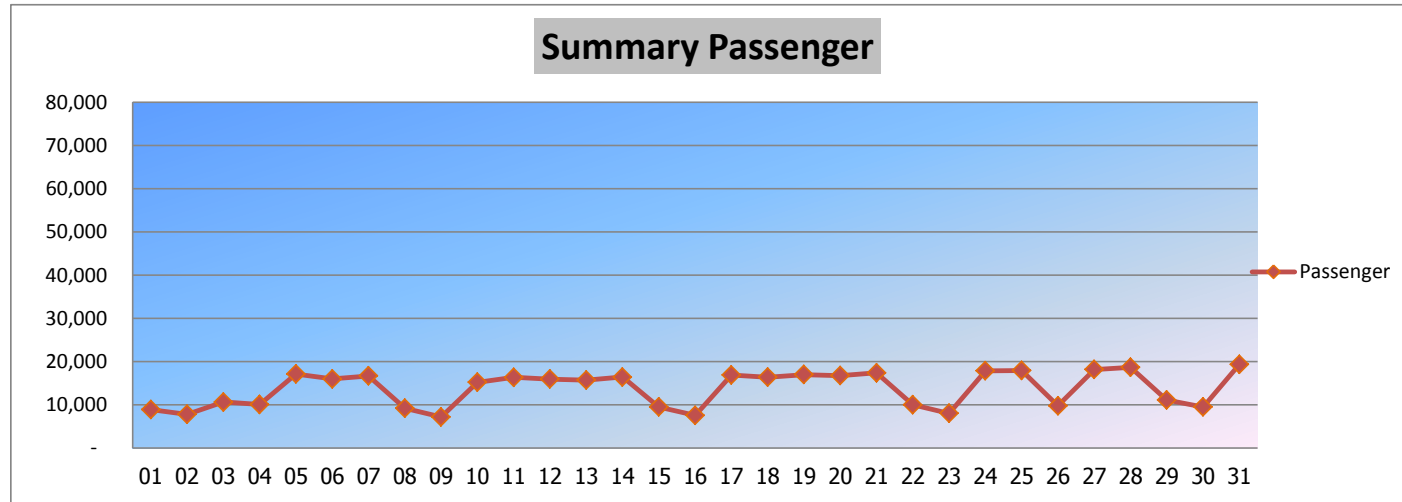

Airport Rail Link : Passenger Report May 2021

Date		City Line	Express	Summary
		Passenger	Passenger	Passenger
Sat	01-May-21	8,921	-	8,921
Sun	02-May-21	7,786	-	7,786
Mon	03-May-21	10,652	-	10,652
Tue	04-May-21	10,092	-	10,092
Wed	05-May-21	17,108	-	17,108
Thu	06-May-21	15,995	-	15,995
Fri	07-May-21	16,684	-	16,684
Sat	08-May-21	9,231	-	9,231
Sun	09-May-21	7,206	-	7,206
Mon	10-May-21	15,203	-	15,203
Tue	11-May-21	16,367	-	16,367
Wed	12-May-21	15,953	-	15,953
Thu	13-May-21	15,699	-	15,699
Fri	14-May-21	16,429	-	16,429
Sat	15-May-21	9,502	-	9,502
Sun	16-May-21	7,534	-	7,534
Mon	17-May-21	16,891	-	16,891
Tue	18-May-21	16,401	-	16,401
Wed	19-May-21	16,993	-	16,993
Thu	20-May-21	16,741	-	16,741
Fri	21-May-21	17,392	-	17,392
Sat	22-May-21	9,980	-	9,980
Sun	23-May-21	8,050	-	8,050
Mon	24-May-21	17,873	-	17,873
Tue	25-May-21	17,951	-	17,951
Wed	26-May-21	9,779	-	9,779
Thu	27-May-21	18,180	-	18,180
Fri	28-May-21	18,657	-	18,657
Sat	29-May-21	11,119	-	11,119
Sun	30-May-21	9,520	-	9,520
Mon	31-May-21	19,370	-	19,370
Total		425,259	0	425,259

Prepared By: Revenue System Section