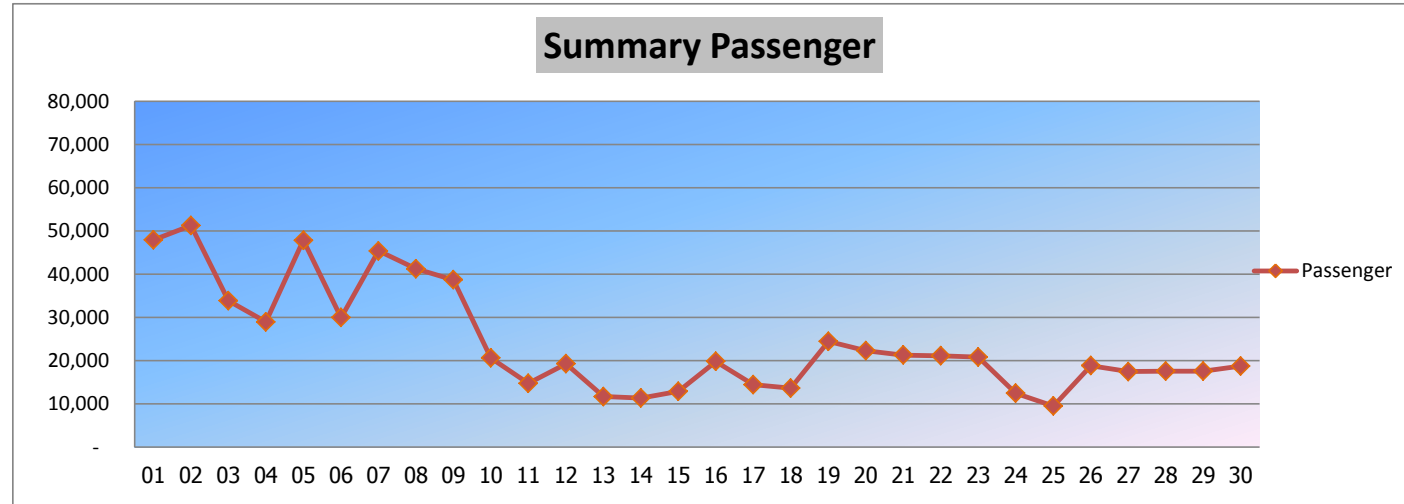

Airport Rail Link : Passenger Report April 2021

Date		City Line	Express	Summary
		Passenger	Passenger	Passenger
Thu	01-Apr-21	47,967	-	47,967
Fri	02-Apr-21	51,285	-	51,285
Sat	03-Apr-21	33,839	-	33,839
Sun	04-Apr-21	28,960	-	28,960
Mon	05-Apr-21	47,828	-	47,828
Tue	06-Apr-21	29,957	-	29,957
Wed	07-Apr-21	45,385	-	45,385
Thu	08-Apr-21	41,252	-	41,252
Fri	09-Apr-21	38,711	-	38,711
Sat	10-Apr-21	20,625	-	20,625
Sun	11-Apr-21	14,759	-	14,759
Mon	12-Apr-21	19,279	-	19,279
Tue	13-Apr-21	11,689	-	11,689
Wed	14-Apr-21	11,352	-	11,352
Thu	15-Apr-21	12,899	-	12,899
Fri	16-Apr-21	19,821	-	19,821
Sat	17-Apr-21	14,457	-	14,457
Sun	18-Apr-21	13,655	-	13,655
Mon	19-Apr-21	24,464	-	24,464
Tue	20-Apr-21	22,302	-	22,302
Wed	21-Apr-21	21,290	-	21,290
Thu	22-Apr-21	21,121	-	21,121
Fri	23-Apr-21	20,848	-	20,848
Sat	24-Apr-21	12,478	-	12,478
Sun	25-Apr-21	9,506	-	9,506
Mon	26-Apr-21	18,857	-	18,857
Tue	27-Apr-21	17,474	-	17,474
Wed	28-Apr-21	17,569	-	17,569
Thu	29-Apr-21	17,594	-	17,594
Fri	30-Apr-21	18,737	-	18,737
Total		725,960	0	725,960

Prepared By: Revenue System Section