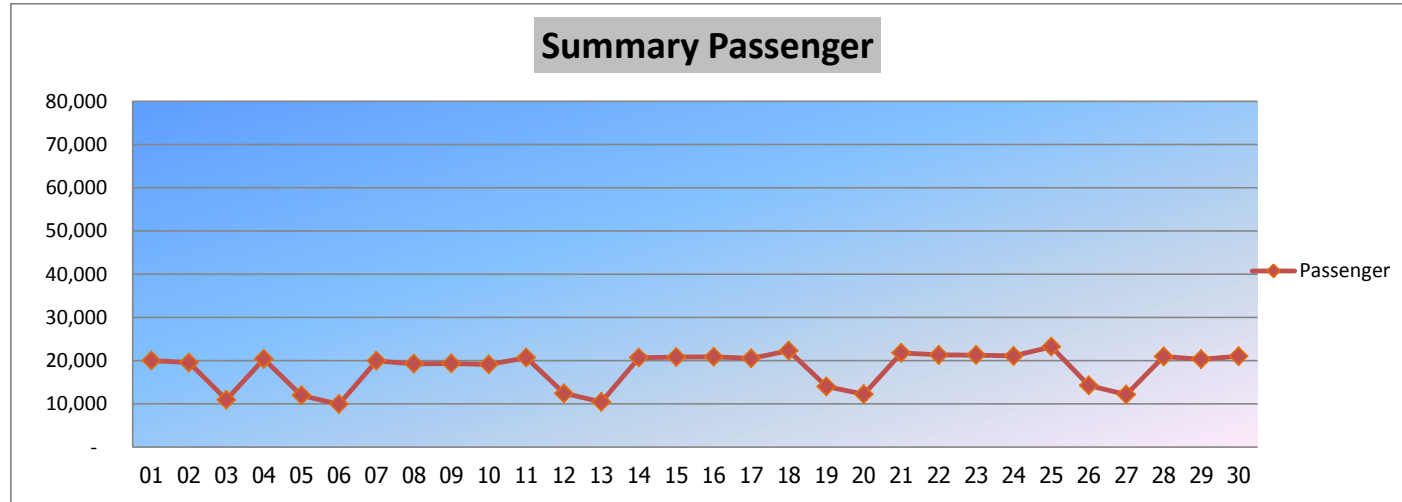

Airport Rail Link : Passenger Report June 2021

Date		City Line	Express	Summary
		Passenger	Passenger	Passenger
Tue	01-Jun-21	20,048	-	20,048
Wed	02-Jun-21	19,554	-	19,554
Thu	03-Jun-21	10,960	-	10,960
Fri	04-Jun-21	20,395	-	20,395
Sat	05-Jun-21	11,968	-	11,968
Sun	06-Jun-21	9,967	-	9,967
Mon	07-Jun-21	19,950	-	19,950
Tue	08-Jun-21	19,278	-	19,278
Wed	09-Jun-21	19,372	-	19,372
Thu	10-Jun-21	19,089	-	19,089
Fri	11-Jun-21	20,684	-	20,684
Sat	12-Jun-21	12,430	-	12,430
Sun	13-Jun-21	10,454	-	10,454
Mon	14-Jun-21	20,689	-	20,689
Tue	15-Jun-21	20,816	-	20,816
Wed	16-Jun-21	20,869	-	20,869
Thu	17-Jun-21	20,505	-	20,505
Fri	18-Jun-21	22,282	-	22,282
Sat	19-Jun-21	14,022	-	14,022
Sun	20-Jun-21	12,231	-	12,231
Mon	21-Jun-21	21,795	-	21,795
Tue	22-Jun-21	21,320	-	21,320
Wed	23-Jun-21	21,296	-	21,296
Thu	24-Jun-21	21,094	-	21,094
Fri	25-Jun-21	23,232	-	23,232
Sat	26-Jun-21	14,239	-	14,239
Sun	27-Jun-21	12,155	-	12,155
Mon	28-Jun-21	20,942	-	20,942
Tue	29-Jun-21	20,315	-	20,315
Wed	30-Jun-21	21,040	-	21,040
Total		542,991	0	542,991

Prepared By: Revenue System Section