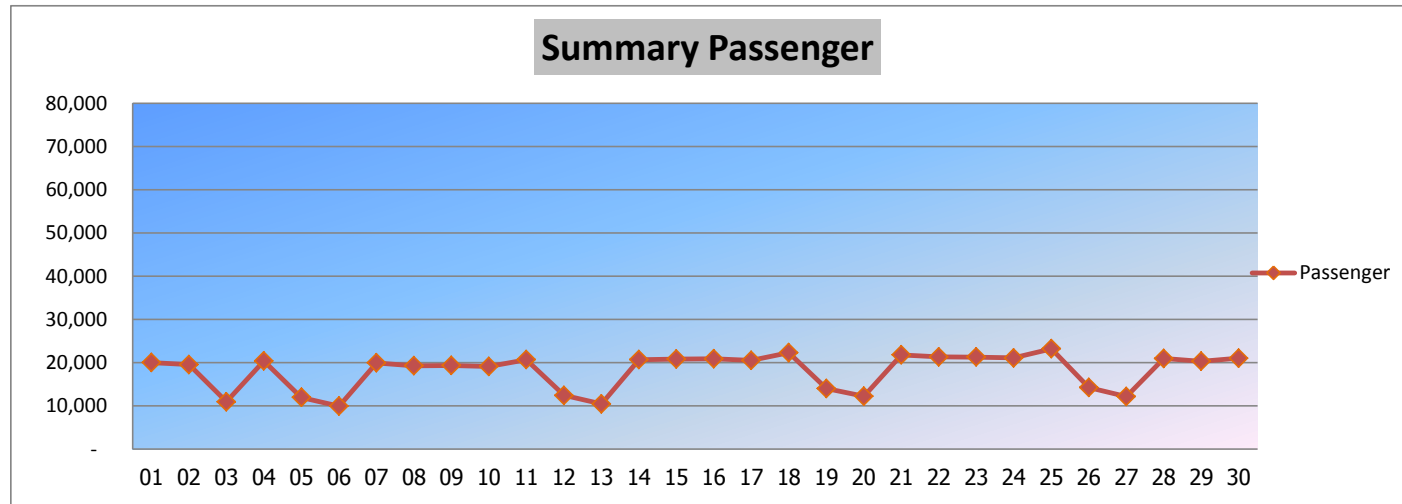

Airport Rail Link : Passenger Report June 2021

Date		City Line	Express	Summary
		Passenger	Passenger	Passenger
Tue	01-Jun-21	20,048	-	20,048
Wed	02-Jun-21	19,554	-	19,554
Thu	03-Jun-21	10,960	-	10,960
Fri	04-Jun-21	20,395	-	20,395
Sat	05-Jun-21	11,968	-	11,968
Sun	06-Jun-21	9,967	-	9,967
Mon	07-Jun-21	19,950	-	19,950
Tue	08-Jun-21	19,278	-	19,278
Wed	09-Jun-21	19,372	-	19,372
Thu	10-Jun-21	19,089	-	19,089
Fri	11-Jun-21	20,684	-	20,684
Sat	12-Jun-21	12,430	-	12,430
Sun	13-Jun-21	10,454	-	10,454
Mon	14-Jun-21	20,689	-	20,689
Tue	15-Jun-21	20,816	-	20,816
Wed	16-Jun-21	20,869	-	20,869
Thu	17-Jun-21	20,505	-	20,505
Fri	18-Jun-21	22,282	-	22,282
Sat	19-Jun-21	14,022	-	14,022
Sun	20-Jun-21	12,231	-	12,231
Mon	21-Jun-21	21,795	-	21,795
Tue	22-Jun-21	21,320	-	21,320
Wed	23-Jun-21	21,296	-	21,296
Thu	24-Jun-21	21,094	-	21,094
Fri	25-Jun-21	23,232	-	23,232
Sat	26-Jun-21	14,239	-	14,239
Sun	27-Jun-21	12,155	-	12,155
Mon	28-Jun-21	20,942	-	20,942
Tue	29-Jun-21	20,315	-	20,315
Wed	30-Jun-21	21,040	-	21,040
Total		542,991	0	542,991

Prepared By: Revenue System Section