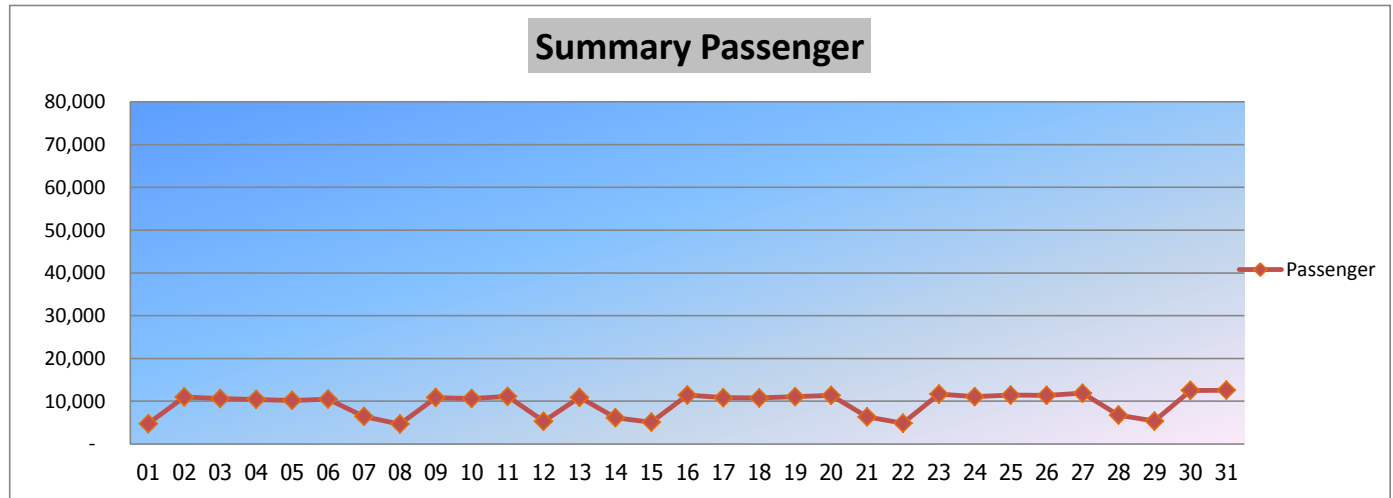

Airport Rail Link : Passenger Report August 2021

Date		City Line	Express	Summary
		Passenger	Passenger	Passenger
Sun	01-Aug-21	4,753	-	4,753
Mon	02-Aug-21	11,033	-	11,033
Tue	03-Aug-21	10,614	-	10,614
Wed	04-Aug-21	10,429	-	10,429
Thu	05-Aug-21	10,195	-	10,195
Fri	06-Aug-21	10,488	-	10,488
Sat	07-Aug-21	6,435	-	6,435
Sun	08-Aug-21	4,662	-	4,662
Mon	09-Aug-21	10,869	-	10,869
Tue	10-Aug-21	10,648	-	10,648
Wed	11-Aug-21	11,135	-	11,135
Thu	12-Aug-21	5,319	-	5,319
Fri	13-Aug-21	10,908	-	10,908
Sat	14-Aug-21	6,128	-	6,128
Sun	15-Aug-21	5,119	-	5,119
Mon	16-Aug-21	11,441	-	11,441
Tue	17-Aug-21	10,845	-	10,845
Wed	18-Aug-21	10,735	-	10,735
Thu	19-Aug-21	11,074	-	11,074
Fri	20-Aug-21	11,383	-	11,383
Sat	21-Aug-21	6,318	-	6,318
Sun	22-Aug-21	4,853	-	4,853
Mon	23-Aug-21	11,666	-	11,666
Tue	24-Aug-21	11,074	-	11,074
Wed	25-Aug-21	11,425	-	11,425
Thu	26-Aug-21	11,390	-	11,390
Fri	27-Aug-21	11,875	-	11,875
Sat	28-Aug-21	6,751	-	6,751
Sun	29-Aug-21	5,365	-	5,365
Mon	30-Aug-21	12,516	-	12,516
Tue	31-Aug-21	12,591	-	12,591
Total		290,037	0	290,037

Prepared By: Revenue System Section