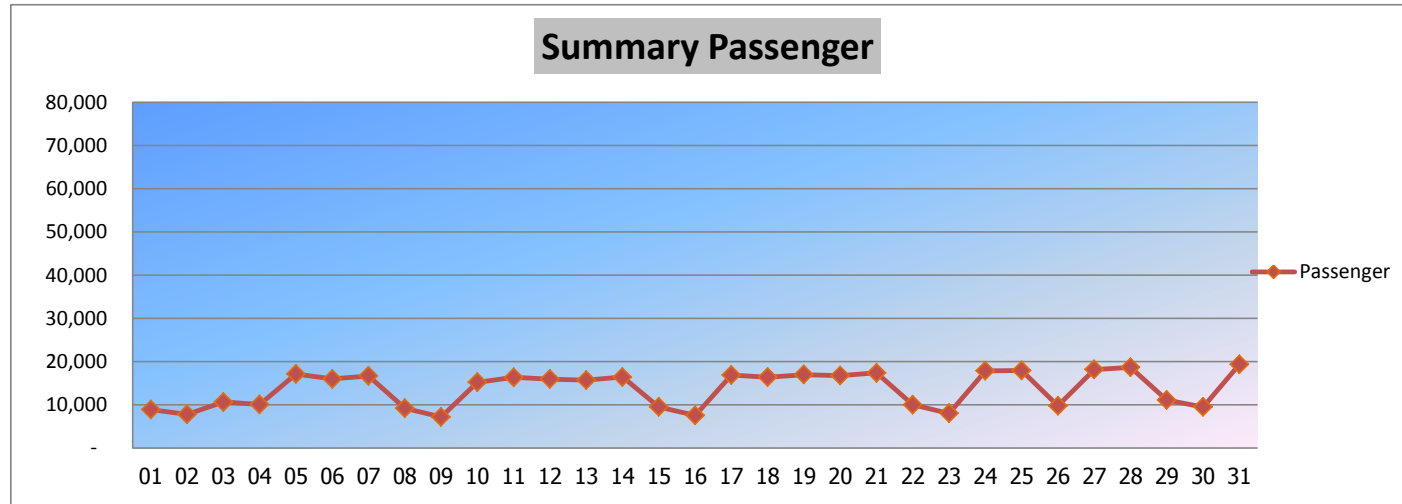

Airport Rail Link : Passenger Report May 2021

Date		City Line	Express	Summary
		Passenger	Passenger	Passenger
Sat	01-May-21	8,921	-	8,921
Sun	02-May-21	7,786	-	7,786
Mon	03-May-21	10,652	-	10,652
Tue	04-May-21	10,092	-	10,092
Wed	05-May-21	17,108	-	17,108
Thu	06-May-21	15,995	-	15,995
Fri	07-May-21	16,684	-	16,684
Sat	08-May-21	9,231	-	9,231
Sun	09-May-21	7,206	-	7,206
Mon	10-May-21	15,203	-	15,203
Tue	11-May-21	16,367	-	16,367
Wed	12-May-21	15,953	-	15,953
Thu	13-May-21	15,699	-	15,699
Fri	14-May-21	16,429	-	16,429
Sat	15-May-21	9,502	-	9,502
Sun	16-May-21	7,534	-	7,534
Mon	17-May-21	16,891	-	16,891
Tue	18-May-21	16,401	-	16,401
Wed	19-May-21	16,993	-	16,993
Thu	20-May-21	16,741	-	16,741
Fri	21-May-21	17,392	-	17,392
Sat	22-May-21	9,980	-	9,980
Sun	23-May-21	8,050	-	8,050
Mon	24-May-21	17,873	-	17,873
Tue	25-May-21	17,951	-	17,951
Wed	26-May-21	9,779	-	9,779
Thu	27-May-21	18,180	-	18,180
Fri	28-May-21	18,657	-	18,657
Sat	29-May-21	11,119	-	11,119
Sun	30-May-21	9,520	-	9,520
Mon	31-May-21	19,370	-	19,370
Total		425,259	0	425,259

Prepared By: Revenue System Section