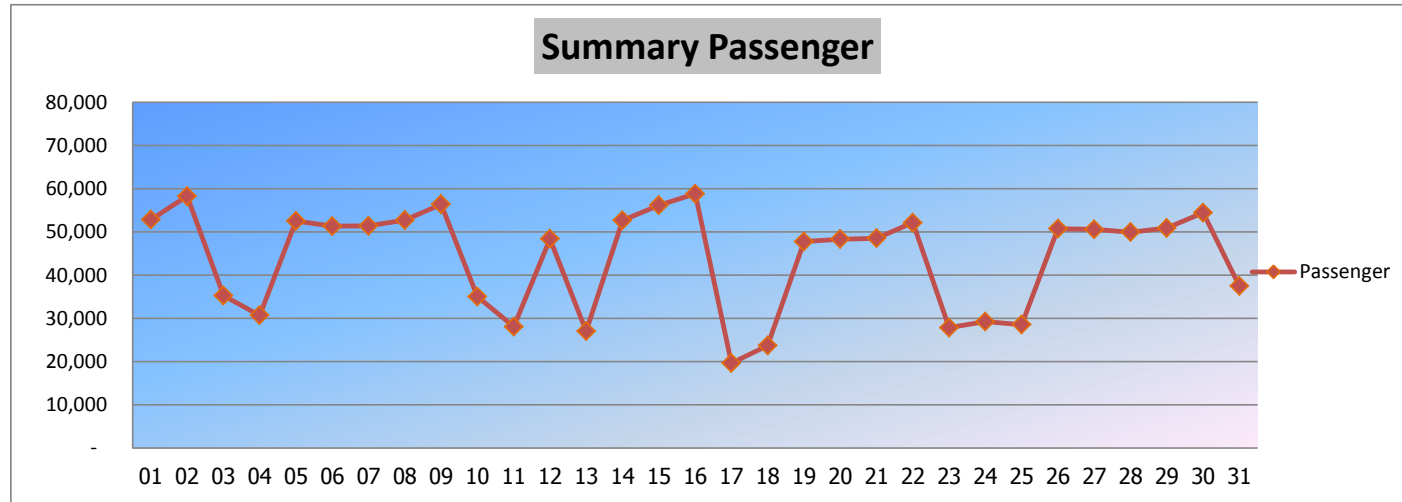

Airport Rail Link : Passenger Report October 2020

Date		City Line	Express	Summary
		Passenger	Passenger	Passenger
Thu	01-Oct-20	52,852	-	52,852
Fri	02-Oct-20	58,287	-	58,287
Sat	03-Oct-20	35,279	-	35,279
Sun	04-Oct-20	30,711	-	30,711
Mon	05-Oct-20	52,542	-	52,542
Tue	06-Oct-20	51,313	-	51,313
Wed	07-Oct-20	51,397	-	51,397
Thu	08-Oct-20	52,734	-	52,734
Fri	09-Oct-20	56,410	-	56,410
Sat	10-Oct-20	35,021	-	35,021
Sun	11-Oct-20	28,063	-	28,063
Mon	12-Oct-20	48,401	-	48,401
Tue	13-Oct-20	27,030	-	27,030
Wed	14-Oct-20	52,688	-	52,688
Thu	15-Oct-20	56,161	-	56,161
Fri	16-Oct-20	58,796	-	58,796
Sat	17-Oct-20	19,653	-	19,653
Sun	18-Oct-20	23,697	-	23,697
Mon	19-Oct-20	47,768	-	47,768
Tue	20-Oct-20	48,337	-	48,337
Wed	21-Oct-20	48,548	-	48,548
Thu	22-Oct-20	52,123	-	52,123
Fri	23-Oct-20	27,830	-	27,830
Sat	24-Oct-20	29,254	-	29,254
Sun	25-Oct-20	28,545	-	28,545
Mon	26-Oct-20	50,786	-	50,786
Tue	27-Oct-20	50,587	-	50,587
Wed	28-Oct-20	49,952	-	49,952
Thu	29-Oct-20	50,894	-	50,894
Fri	30-Oct-20	54,429	-	54,429
Sat	31-Oct-20	37,464	-	37,464
Total		1,367,552	0	1,367,552