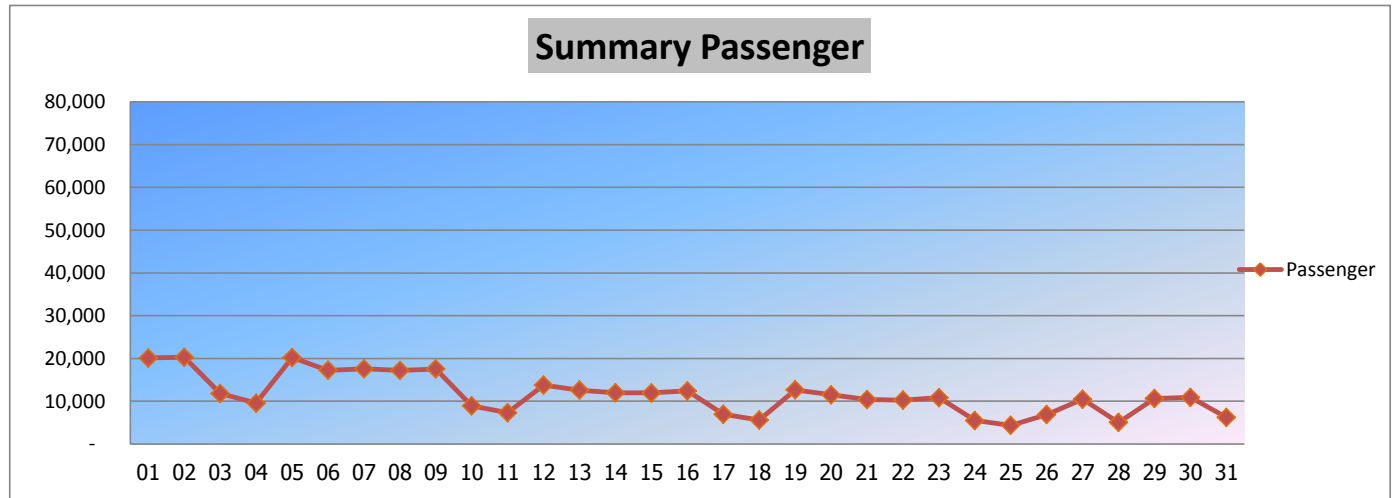

Airport Rail Link : Passenger Report July 2021

Date		City Line	Express	Summary
		Passenger	Passenger	Passenger
Thu	01-Jul-21	20,114	-	20,114
Fri	02-Jul-21	20,296	-	20,296
Sat	03-Jul-21	11,809	-	11,809
Sun	04-Jul-21	9,548	-	9,548
Mon	05-Jul-21	20,194	-	20,194
Tue	06-Jul-21	17,238	-	17,238
Wed	07-Jul-21	17,569	-	17,569
Thu	08-Jul-21	17,208	-	17,208
Fri	09-Jul-21	17,546	-	17,546
Sat	10-Jul-21	8,922	-	8,922
Sun	11-Jul-21	7,346	-	7,346
Mon	12-Jul-21	13,776	-	13,776
Tue	13-Jul-21	12,604	-	12,604
Wed	14-Jul-21	11,992	-	11,992
Thu	15-Jul-21	11,952	-	11,952
Fri	16-Jul-21	12,430	-	12,430
Sat	17-Jul-21	6,928	-	6,928
Sun	18-Jul-21	5,604	-	5,604
Mon	19-Jul-21	12,659	-	12,659
Tue	20-Jul-21	11,520	-	11,520
Wed	21-Jul-21	10,415	-	10,415
Thu	22-Jul-21	10,256	-	10,256
Fri	23-Jul-21	10,818	-	10,818
Sat	24-Jul-21	5,502	-	5,502
Sun	25-Jul-21	4,358	-	4,358
Mon	26-Jul-21	6,869	-	6,869
Tue	27-Jul-21	10,478	-	10,478
Wed	28-Jul-21	5,033	-	5,033
Thu	29-Jul-21	10,620	-	10,620
Fri	30-Jul-21	10,899	-	10,899
Sat	31-Jul-21	6,199	-	6,199
Total		358,702	0	358,702

Prepared By: Revenue System Section