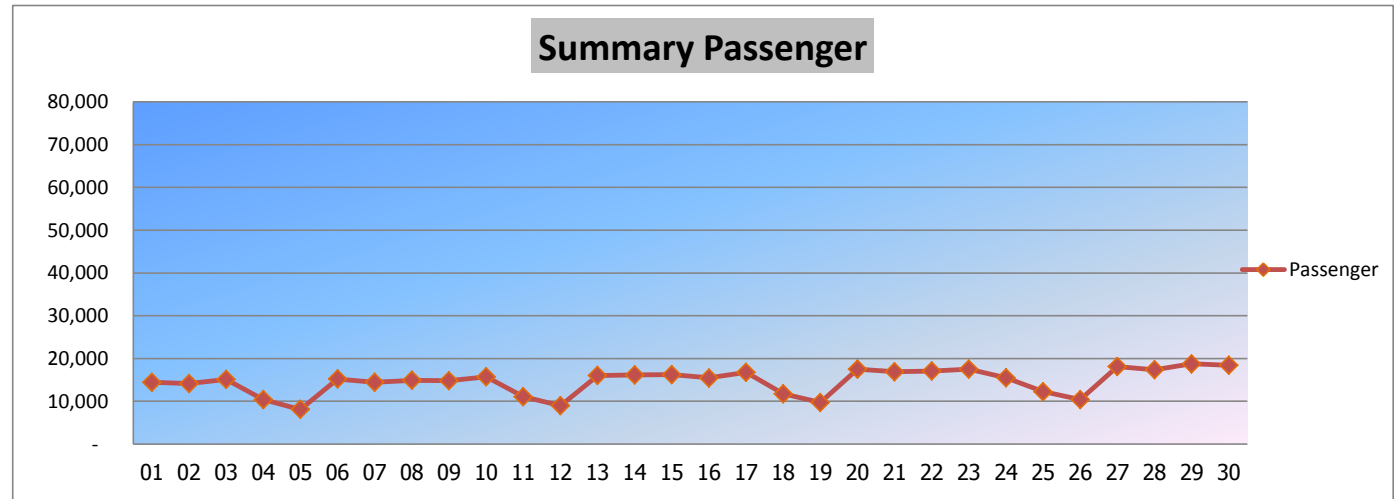

Airport Rail Link : Passenger Report September 2021

Date		City Line	Express	Summary
		Passenger	Passenger	Passenger
Wed	01-Sep-21	14,466	-	14,466
Thu	02-Sep-21	14,146	-	14,146
Fri	03-Sep-21	15,101	-	15,101
Sat	04-Sep-21	10,369	-	10,369
Sun	05-Sep-21	8,105	-	8,105
Mon	06-Sep-21	15,224	-	15,224
Tue	07-Sep-21	14,421	-	14,421
Wed	08-Sep-21	14,907	-	14,907
Thu	09-Sep-21	14,815	-	14,815
Fri	10-Sep-21	15,722	-	15,722
Sat	11-Sep-21	11,090	-	11,090
Sun	12-Sep-21	8,990	-	8,990
Mon	13-Sep-21	16,021	-	16,021
Tue	14-Sep-21	16,192	-	16,192
Wed	15-Sep-21	16,236	-	16,236
Thu	16-Sep-21	15,456	-	15,456
Fri	17-Sep-21	16,757	-	16,757
Sat	18-Sep-21	11,716	-	11,716
Sun	19-Sep-21	9,716	-	9,716
Mon	20-Sep-21	17,531	-	17,531
Tue	21-Sep-21	16,908	-	16,908
Wed	22-Sep-21	17,093	-	17,093
Thu	23-Sep-21	17,530	-	17,530
Fri	24-Sep-21	15,489	-	15,489
Sat	25-Sep-21	12,252	-	12,252
Sun	26-Sep-21	10,384	-	10,384
Mon	27-Sep-21	18,100	-	18,100
Tue	28-Sep-21	17,386	-	17,386
Wed	29-Sep-21	18,766	-	18,766
Thu	30-Sep-21	18,437	-	18,437
Total		439,326	0	439,326

Prepared By: Revenue System Section