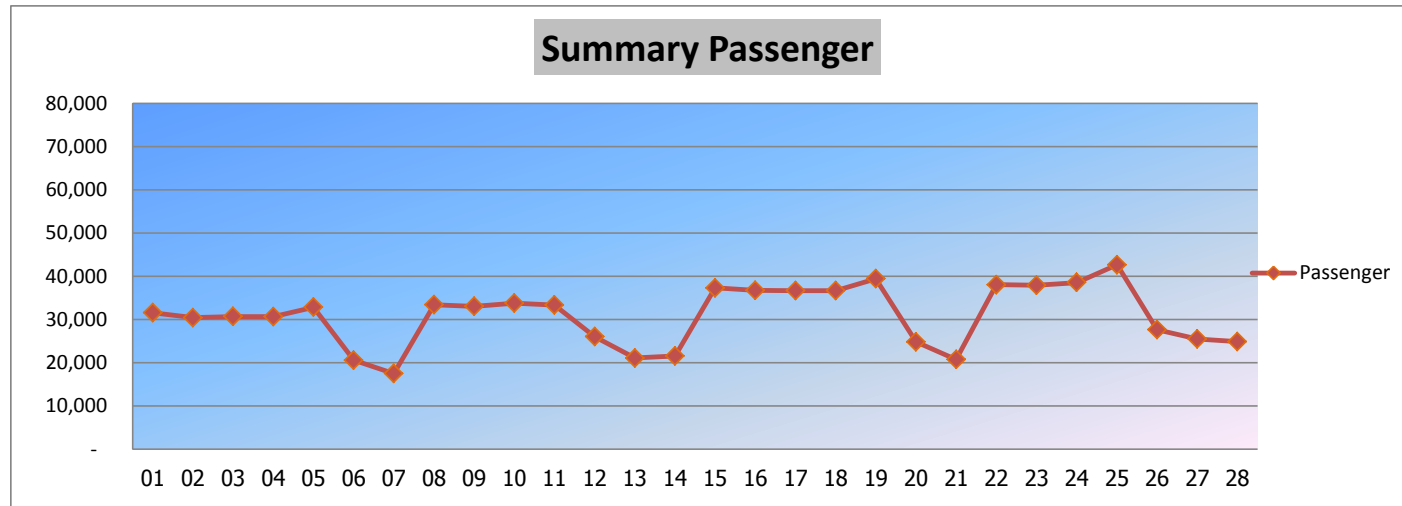

Airport Rail Link : Passenger Report February 2021

Date		City Line	Express	Summary
		Passenger	Passenger	Passenger
Mon	01-Feb-21	31,592	-	31,592
Tue	02-Feb-21	30,428	-	30,428
Wed	03-Feb-21	30,705	-	30,705
Thu	04-Feb-21	30,686	-	30,686
Fri	05-Feb-21	32,863	-	32,863
Sat	06-Feb-21	20,601	-	20,601
Sun	07-Feb-21	17,486	-	17,486
Mon	08-Feb-21	33,415	-	33,415
Tue	09-Feb-21	33,069	-	33,069
Wed	10-Feb-21	33,822	-	33,822
Thu	11-Feb-21	33,364	-	33,364
Fri	12-Feb-21	26,037	-	26,037
Sat	13-Feb-21	21,091	-	21,091
Sun	14-Feb-21	21,566	-	21,566
Mon	15-Feb-21	37,329	-	37,329
Tue	16-Feb-21	36,741	-	36,741
Wed	17-Feb-21	36,687	-	36,687
Thu	18-Feb-21	36,711	-	36,711
Fri	19-Feb-21	39,426	-	39,426
Sat	20-Feb-21	24,809	-	24,809
Sun	21-Feb-21	20,766	-	20,766
Mon	22-Feb-21	38,050	-	38,050
Tue	23-Feb-21	37,915	-	37,915
Wed	24-Feb-21	38,562	-	38,562
Thu	25-Feb-21	42,659	-	42,659
Fri	26-Feb-21	27,665	-	27,665
Sat	27-Feb-21	25,479	-	25,479
Sun	28-Feb-21	24,910	-	24,910
Total		864,434	0	864,434

Prepared By: Revenue System Section