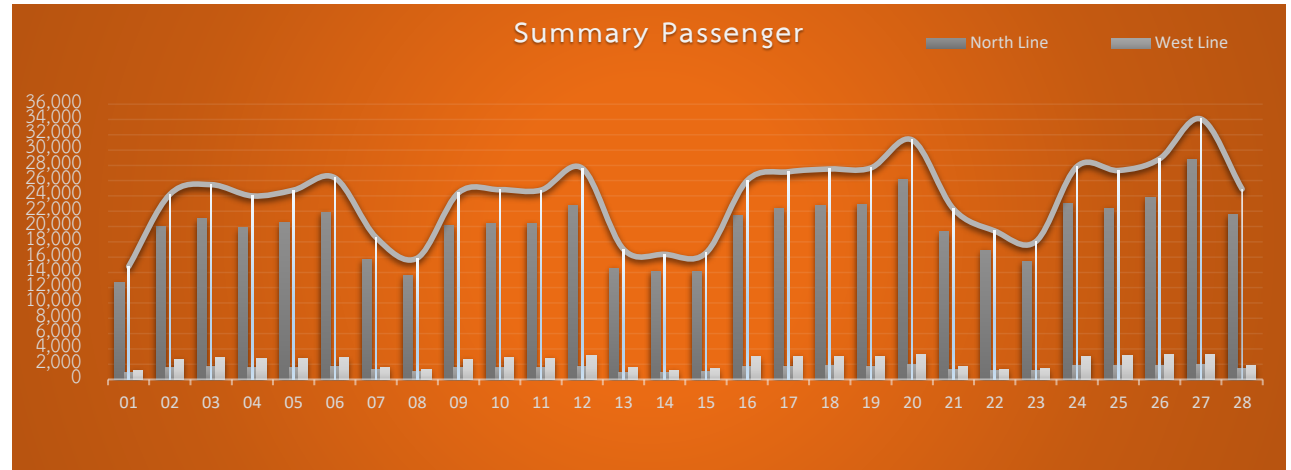

Red Line : Passenger Report October 2023

Date		Summary Passenger			Total
		North Line	West Line	GATE EMV KTB	
Sun	01-Oct-23	12,664	906	1,197	14,767
Mon	02-Oct-23	20,041	1,537	2,625	24,203
Tue	03-Oct-23	21,023	1,637	2,817	25,477
Wed	04-Oct-23	19,815	1,512	2,678	24,005
Thu	05-Oct-23	20,468	1,501	2,794	24,763
Fri	06-Oct-23	21,845	1,694	2,829	26,368
Sat	07-Oct-23	15,685	1,261	1,631	18,577
Sun	08-Oct-23	13,590	1,005	1,282	15,877
Mon	09-Oct-23	20,154	1,590	2,675	24,419
Tue	10-Oct-23	20,425	1,540	2,853	24,818
Wed	11-Oct-23	20,428	1,560	2,778	24,766
Thu	12-Oct-23	22,792	1,701	3,126	27,619
Fri	13-Oct-23	14,572	950	1,501	17,023
Sat	14-Oct-23	14,176	969	1,220	16,365
Sun	15-Oct-23	14,128	1,033	1,387	16,548
Mon	16-Oct-23	21,433	1,651	2,945	26,029
Tue	17-Oct-23	22,399	1,753	3,011	27,163
Wed	18-Oct-23	22,744	1,801	2,982	27,527
Thu	19-Oct-23	22,878	1,761	3,028	27,667
Fri	20-Oct-23	26,143	1,944	3,233	31,320
Sat	21-Oct-23	19,317	1,270	1,719	22,306
Sun	22-Oct-23	16,932	1,146	1,345	19,423
Mon	23-Oct-23	15,461	1,204	1,381	18,046
Tue	24-Oct-23	23,011	1,823	3,040	27,874
Wed	25-Oct-23	22,376	1,790	3,160	27,326
Thu	26-Oct-23	23,793	1,819	3,249	28,861
Fri	27-Oct-23	28,780	2,014	3,272	34,066
Sat	28-Oct-23	21,569	1,447	1,883	24,899
Sun	29-Oct-23	17,413	1,267	1,542	20,222
Mon	30-Oct-23	21,709	1,754	3,006	26,469
Tue	31-Oct-23	22,017	1,815	3,262	27,094
Total		619,781	46,655	75,451	741,887